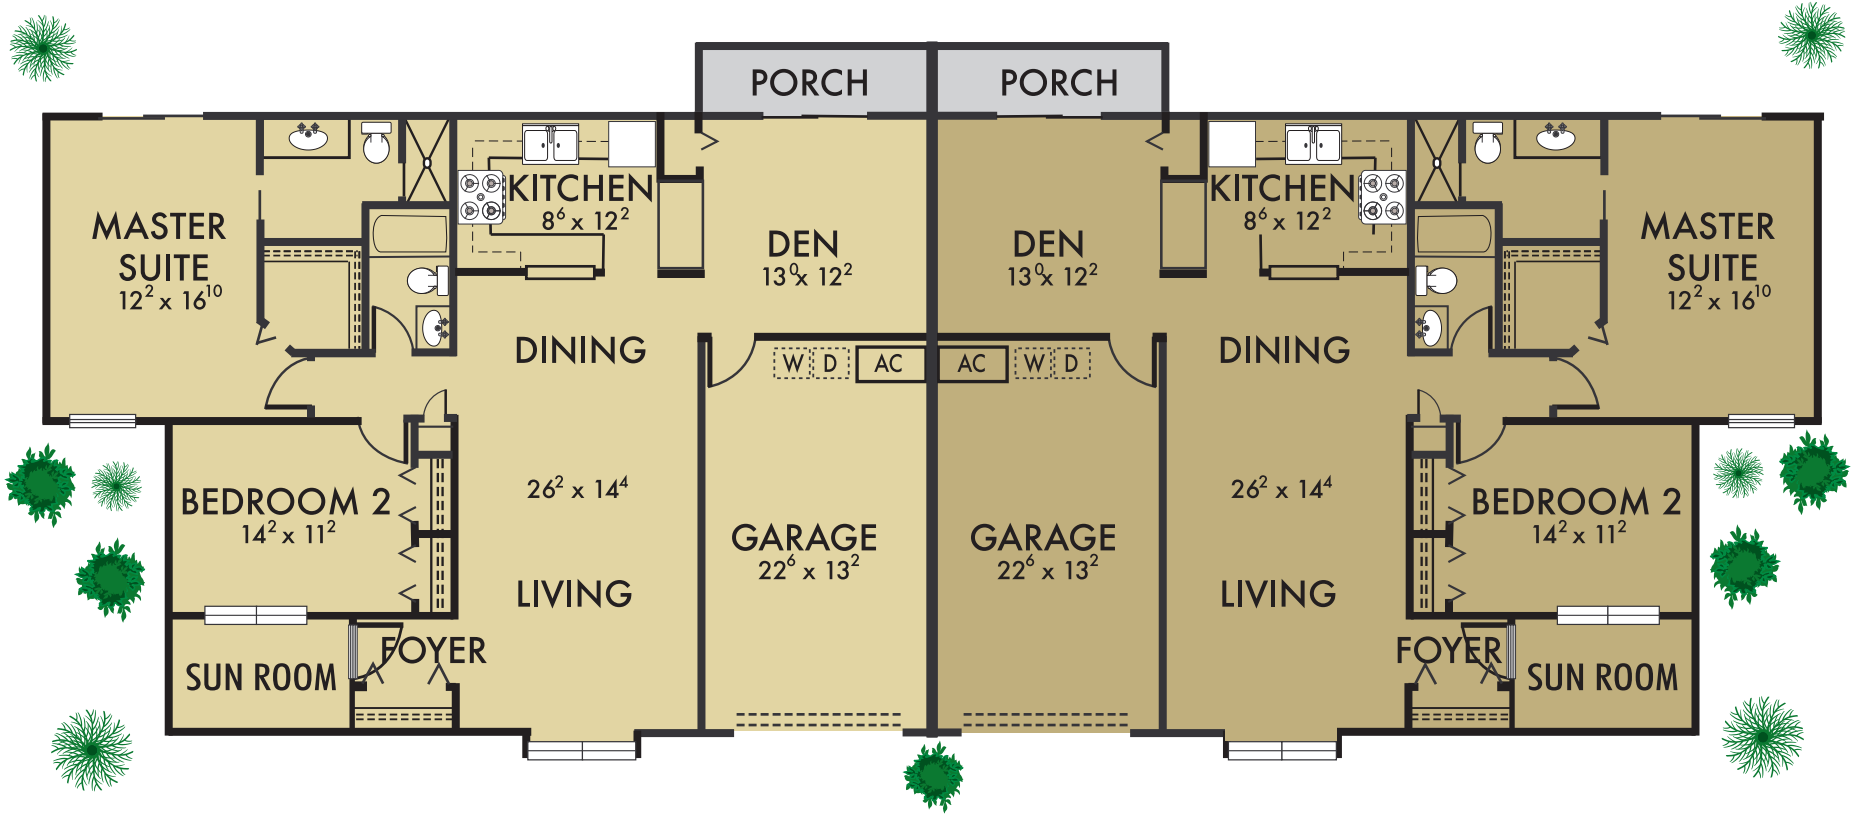

## DUPLEX

Living Area for Each Unit is 1400 sq.ft.

\*Dimensions May Vary

**PHOENIX**  
(DUPLEX)  
1486 SQ. FT.

(407) 365-3456  
[www.lutheranhaven.org](http://www.lutheranhaven.org)